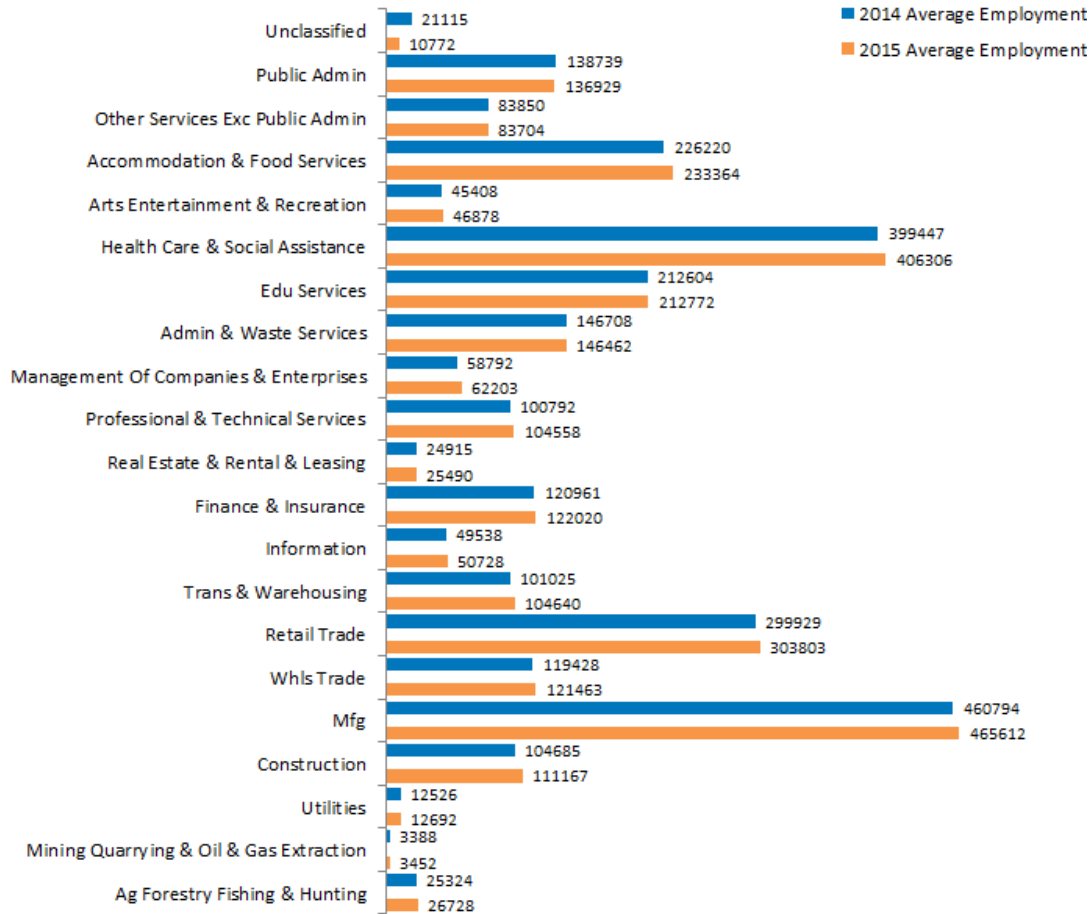

Jobs by Industry

Source: Quarterly Census of Employment and Wages (QCEW)
<http://worknet.wisconsin.gov/worknet/daindustry.aspx?menuselection=da>